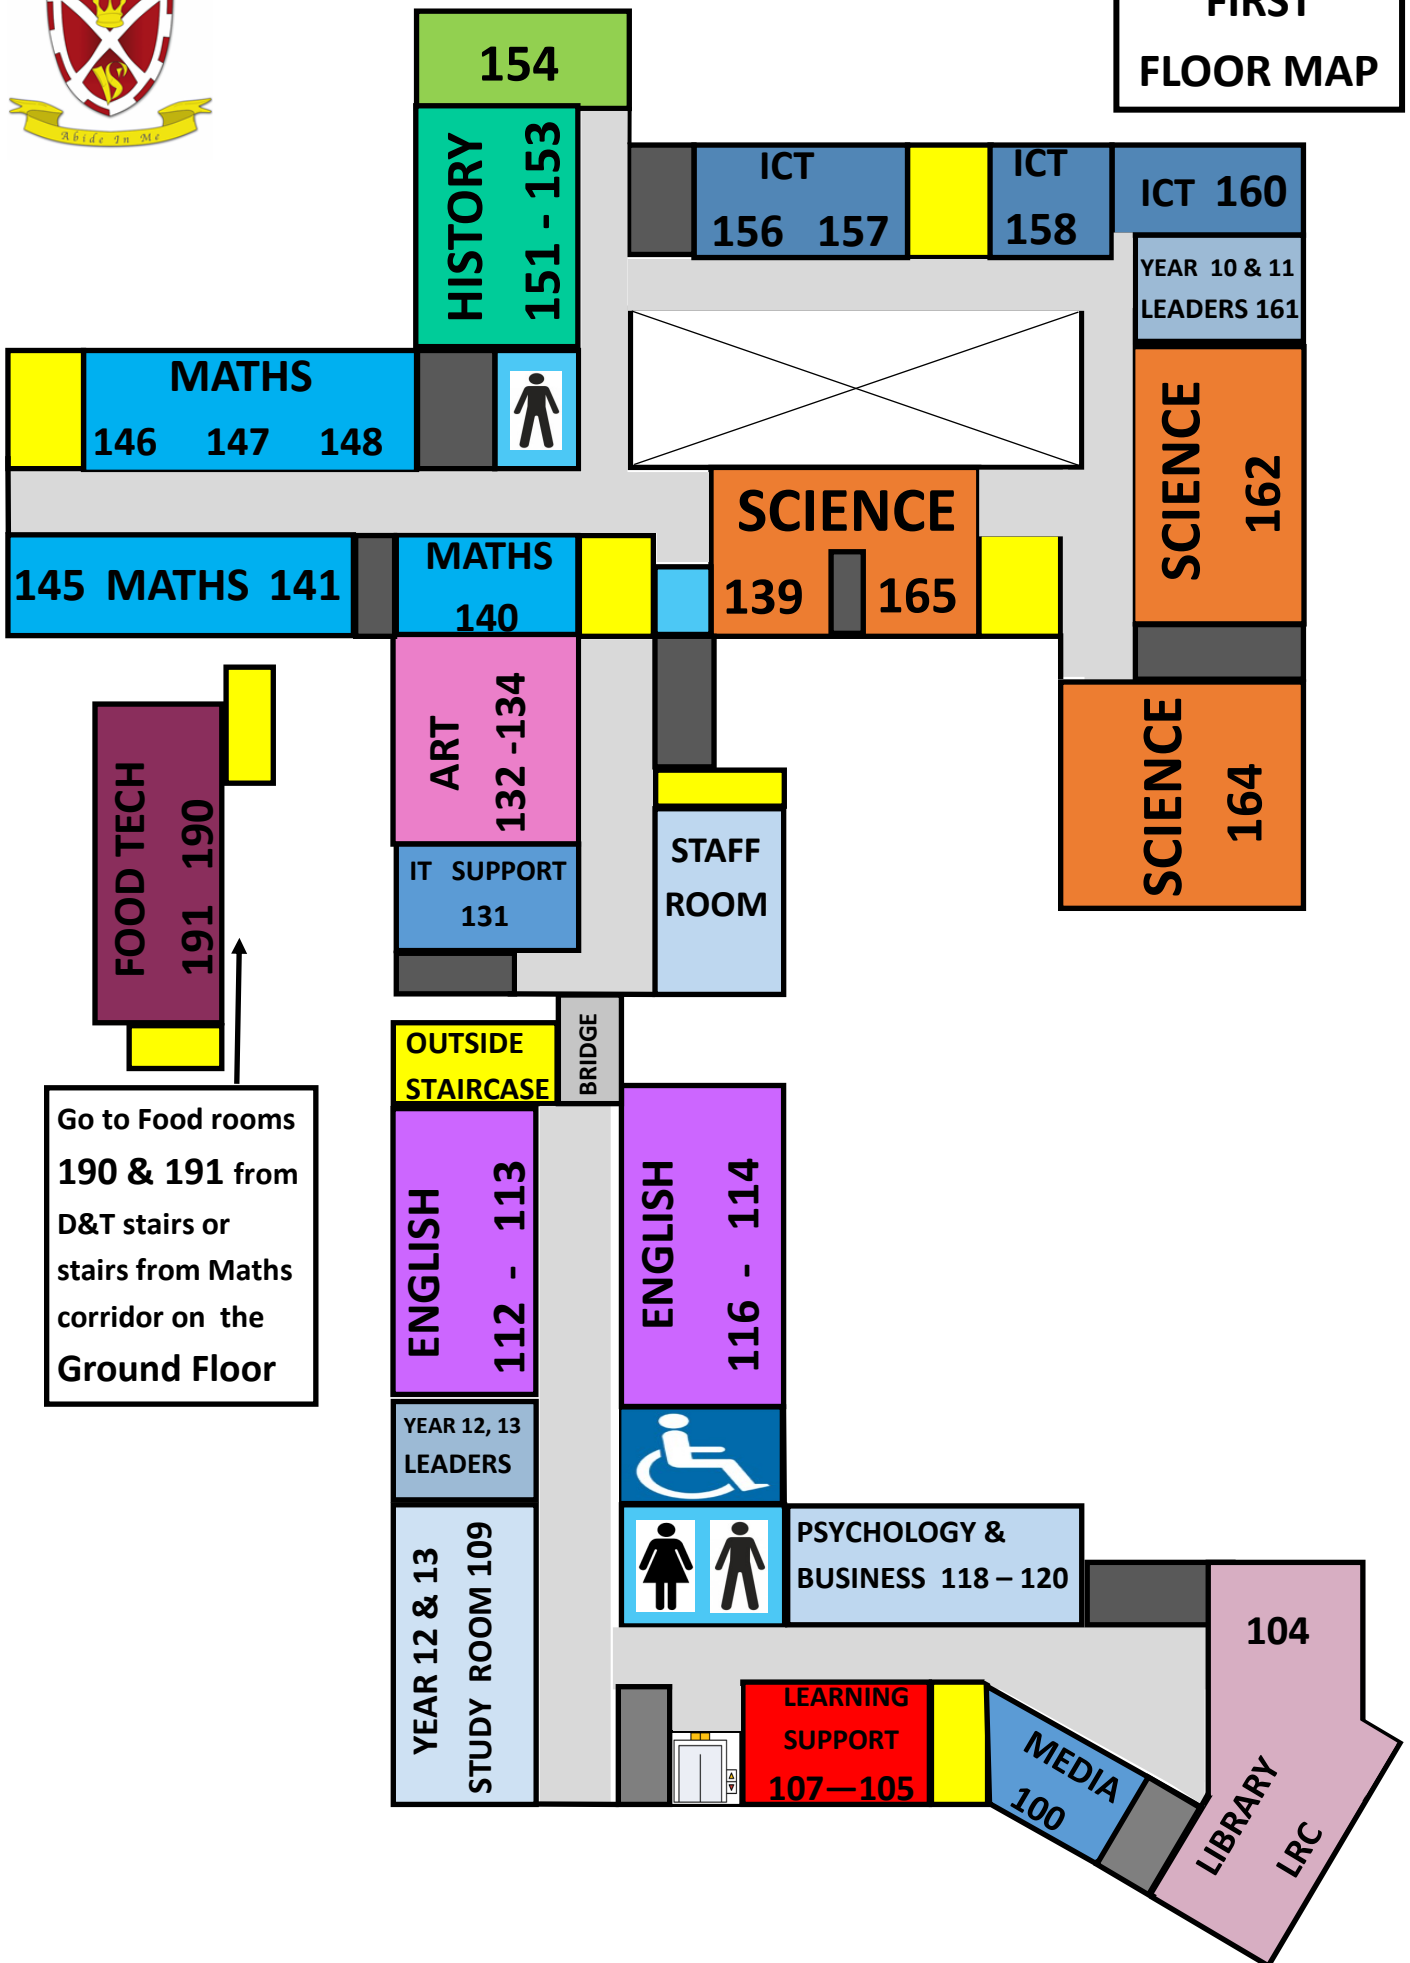

WELCOME TO OUR SCHOOL

To help you find your way around our school buildings, we have created this simplified map.

- It is a general map, showing the main areas where subjects are taught and facilities such as toilets and the canteens.
- It does not show individual classrooms, as you will get a more detailed map with this on when you come, as well as a tour to show you where your classrooms are.
- There will also be plenty of staff and students to help show you around, so do not worry about getting lost.

ASTRO SPORTS FIELD

GROUND FLOOR MAP

**FIRST
FLOOR MAP**

**SECOND
FLOOR MAP**