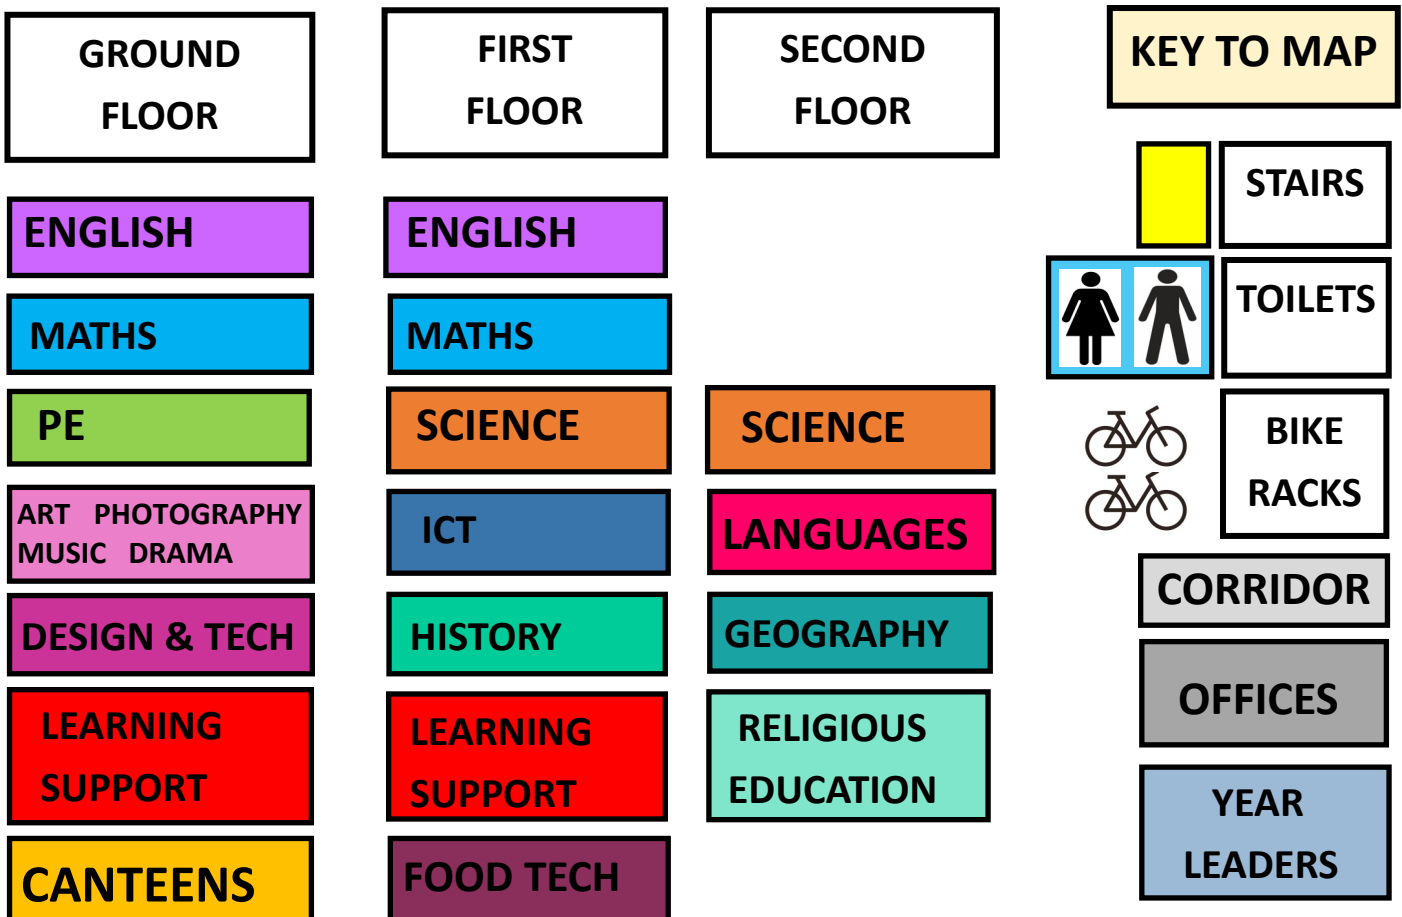

WELCOME TO OUR SCHOOL

To help you find your way around our school buildings, we have created this simplified map.

- It is a general map, showing the main areas where subjects are taught and facilities such as toilets and the canteens.
- It does not show individual classrooms, as you will get a more detailed map with this on when you come, as well as a tour to show you where your classrooms are.
- There will also be plenty of staff and students to help show you around, so do not worry about getting lost.

ASTRO SPORTS FIELD

GROUND FLOOR MAP

**FIRST
FLOOR MAP**

**SECOND
FLOOR MAP**